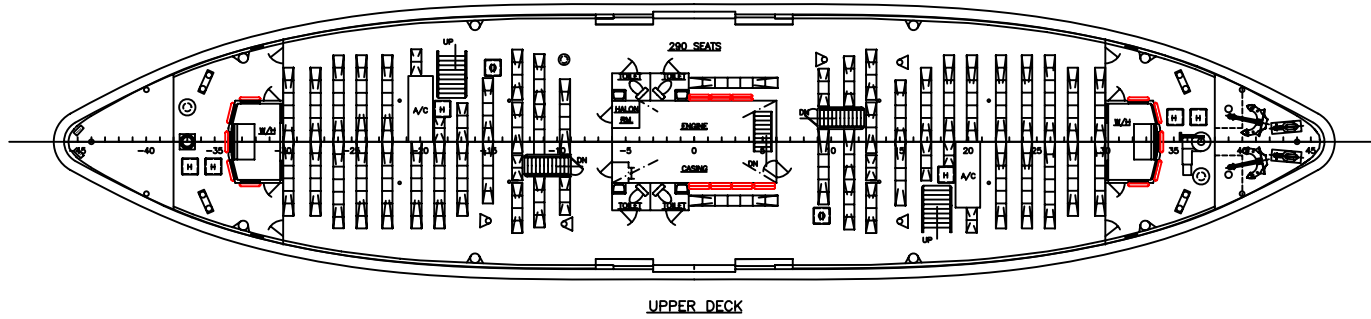

Cable (電報): WANGENGINE HONGKONG
E-mail (電子郵件): info@wangtak.com.hk

VESSEL NAME : "WORLD STAR"

PRINCIPAL DIMENSIONS :

LENGTH O.A.	46.00 M
LENGTH B.P.	44.20 M
BREADTH MLD.	9.30 M
DEPTH MLD.	3.60 M
DRAUGHT MLD.	2.10 M

WANG TAK ENGINEERING & SHIPBUILDING CO., LTD.			
REF. NO.		DOUBLE ENDED FERRY	SCALE:
DESIGNED BY:		TITLE:	1 : 100
DRAWN BY:	W.N. CHIN	GENERAL ARRANGEMENT	MARK
CHECKED BY:	C.L. LEE		
APPROVED BY:	F. SZETO	DWG. NO.	
DATE:	24-8-89	891-G-1	