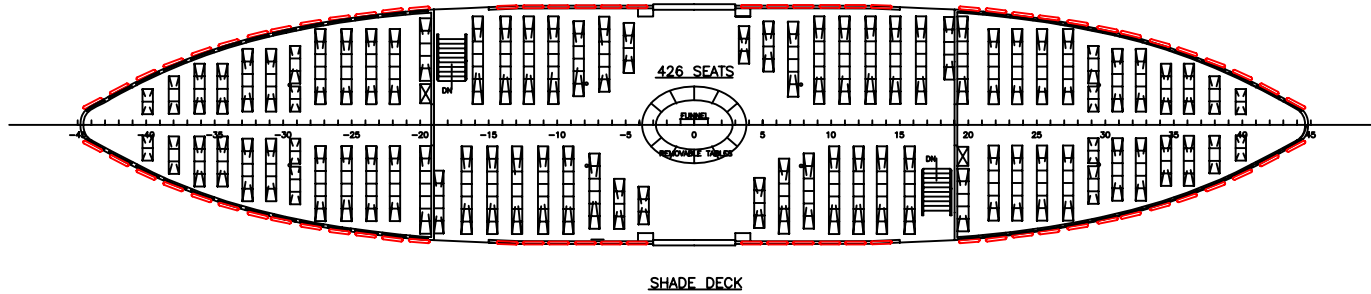

Cable (電報): WANGENGINE HONGKONG
E-mail (電子郵件): info@wangtak.com.hk

VESSEL NAME : "WORLD STAR"

PRINCIPAL DIMENSIONS :

LENGTH O.A.	46.00 M
LENGTH B.P.	44.20 M
BREADTH MLD.	9.30 M
DEPTH MLD.	3.60 M
DRAUGHT MLD.	2.10 M

WANG TAK ENGINEERING & SHIPBUILDING CO., LTD.			
REF. NO.		DOUBLE ENDED FERRY	SCALE:
DESIGNED BY:		TITLE:	1 : 100
DRAWN BY:	W.N. CHIN	GENERAL ARRANGEMENT	MARK
CHECKED BY:	C.L. LEE		
APPROVED BY:	F. SZETO	DWG. NO.	
DATE:	24-8-89	891-G-1	