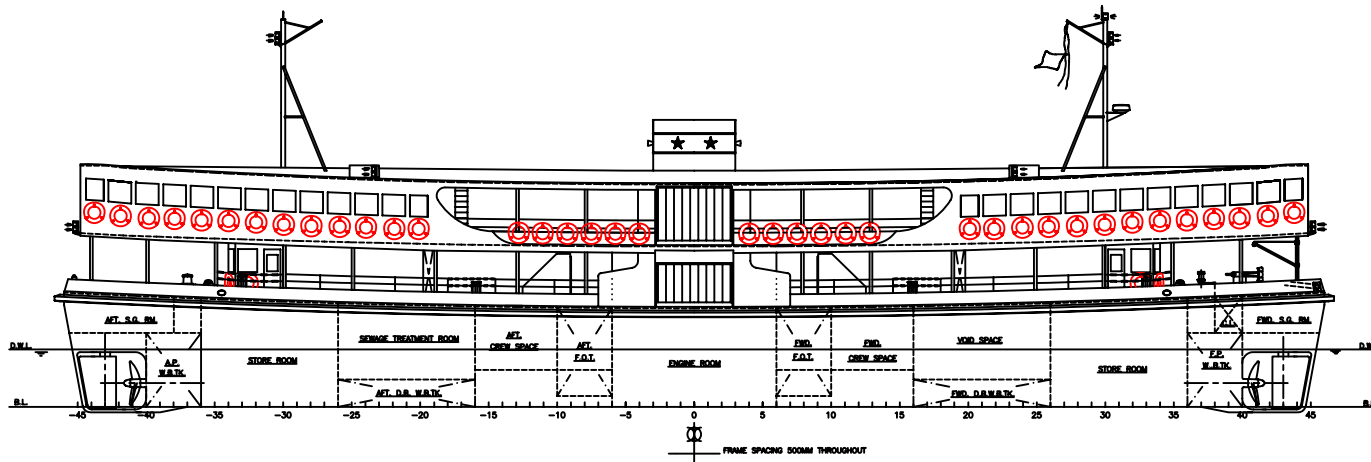

Cable (電報): WANGENGINE HONGKONG
E-mail (電子郵件): info@wangtak.com.hk

VESSEL NAME : "WORLD STAR"

PRINCIPAL DIMENSIONS :

LENGTH O.A.	46.00 M
LENGTH B.P.	44.20 M
BREADTH MLD.	9.30 M
DEPTH MLD.	3.60 M
DRAUGHT MLD.	2.10 M

WANG TAK ENGINEERING & SHIPBUILDING CO., LTD.			
REF. NO.		DOUBLE ENDED FERRY	SCALE:
DESIGNED BY:		TITLE:	1 : 100
DRAWN BY:	W.N. CHIN	GENERAL ARRANGEMENT	MARK
CHECKED BY:	C.L. LEE		
APPROVED BY:	F. SZETO	DWG. NO.	
DATE:	24-8-89	891-G-1	