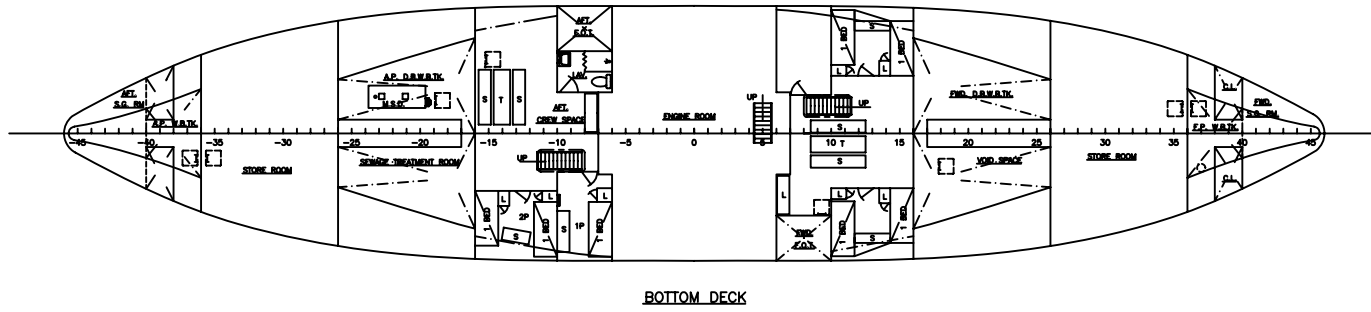

Cable (電報): WANGENGINE HONGKONG
E-mail (電子郵件): info@wangtak.com.hk

VESSEL NAME : "WORLD STAR"

PRINCIPAL DIMENSIONS :

LENGTH O.A.	46.00 M
LENGTH B.P.	44.20 M
BREADTH MLD.	9.30 M
DEPTH MLD.	3.60 M
DRAUGHT MLD.	2.10 M

WANG TAK ENGINEERING & SHIPBUILDING CO., LTD.			
REF. NO.		DOUBLE ENDED FERRY	SCALE:
DESIGNED BY:		TITLE:	1 : 100
DRAWN BY:	W.N. CHIN	GENERAL ARRANGEMENT	MARK
CHECKED BY:	C.L. LEE		
APPROVED BY:	F. SZETO	DWG. NO.	
DATE:	24-8-89	891-G-1	